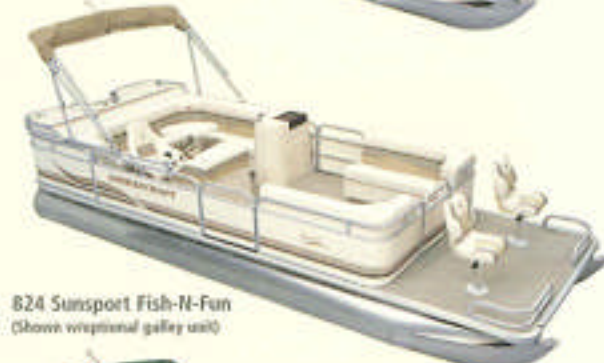

### COLORS

Blue, Red, Sage, Magenta, Champagne

Sunsport Sundeck

Sunsport Retocast Plastic Under Seat Storage

Sunsport Console

Sunsport Rear Entry Boarding Ladder

Sunsport Fish Livewell

824 Sunsport Cruise  
(Shows w/optional luxury package)