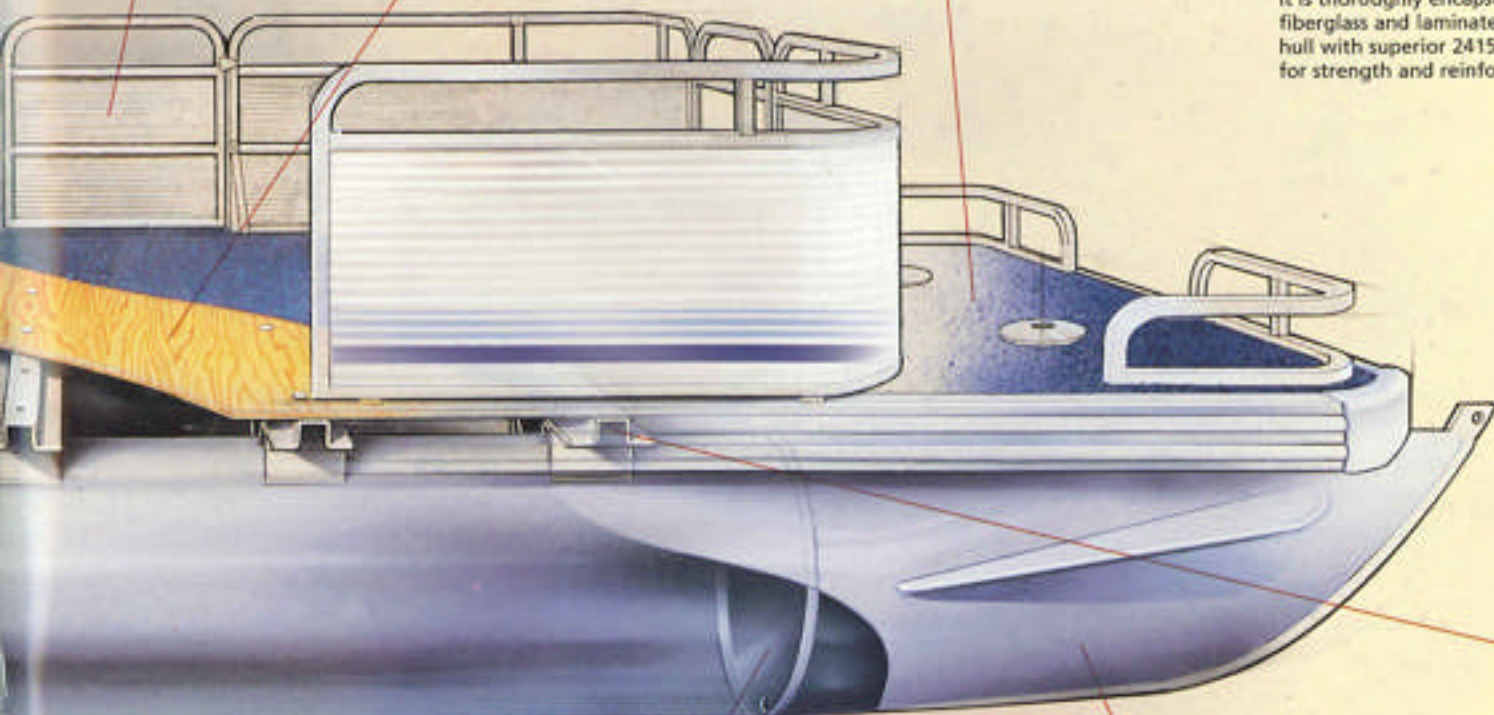

IS WHAT'S INSIDE.

Gates

Posi-Lock® latches.
Pinch-proof protectors.
For everyone's safety, our gates feature Posi-Lock® latches. And we've also added pinch-proof protectors between the gates and the rails.

Deck

Marinetech PTP 7-ply pressure treated plywood. Lifetime, transferable warranty.
Every pontoon floor is built with 3/4" pressure-treated plywood that won't warp or rot. The floor is securely screwed and through bolted to the hat channels for a powerful hold.

Carpet

Plush pile 20 oz. carpet. 100% U.V. stabilized polypropylene. Five year warranty.
Your bare feet will appreciate our plush, seamless marine carpet. For extra durability, we bond it to the deck with marine adhesive and 200 lbs. of rolling weight, and stainless steel staples fasten it to the perimeter of the deck. Three colors and styles are available.

Stringer System

Our pre-assembled, interlocking stringer system, built with pressure-treated wood, provides the backbone of the rugged hull. It is thoroughly encapsulated in fiberglass and laminated to the hull with superior 2415 Fab-Mat for strength and reinforcement.

Marine Gel Coat

Our glass boats are finished with an ISO NPG Marine Gel Coat that produces a high gloss look that lasts for years and resists chipping, cracking and fading.

7 Layer Construction

Every Smoker Craft fiberglass boat features a 7-layer construction process. It all begins with our superior hand-polished and waxed molds and proceeds through every detailed step to the final hand rolling to ensure the elimination of air pockets.

Lounge Furniture