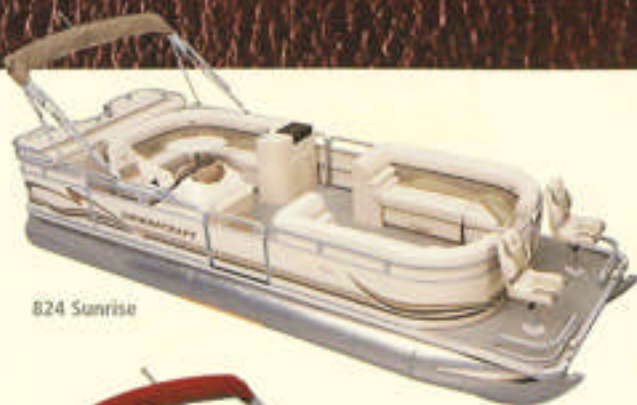

824 SUNRISE

STANDARDS

23" Diameter Tubes w/Lifetime Warranty
3/4" Plywood Deck w/Lifetime Warranty
All Aluminum Transom w/Lifetime Warranty
5-Year Carpet Warranty
Infinity® Carpeting
1-1/4" Anodized Railing
Fiberglass Console
Custom Molded Dash
Speedometer
Tachometer
Fuel Gauge
Volt Meter
12 Volt Receptacle
Horn
Windscreen
AM/FM Stereo Cassette
2 - Speakers
(2) 20" Gates
(1) 24" Gate
Post-Lock® Gate Latches
Rotocast Furniture Bases
L - Group Seating
Wrap-Around Front Couches
High Back Helm Chair w/Slide
Sundeck
2 - Bass Seats
2 - Pull-out Bed Units
Changing Room
Tables w/Cup Holders
Built-in Livewell
Navigational Lights
Docking Lights
9" Bimini Top
Deck Cleats Through Bolted
Deck Rails
24 Gallon Fuel Tank
Anodized Deck Trim w/ Rub Rail

OPTIONS

Playpen Cover
Furniture Covers Set
Boarding Ladder
Camar Enclosure
Sony® CD Player w/4 - Speakers
Sony® AM/FM Stereo Cassette w/2 - Speakers
Movable Cup Holder
25" Diameter Tubes
Upgrade will accommodate up to 130 H.P.
Rear Entry w/Boarding Ladder
Ski Tow
Porta-Potti®

COLORS

Blue, Red, Sage, Magenta, Champagne

WEEKEND PACKAGE

Boarding Ladder
Sony® CD Player w/4 - Speakers
Cooler

824 FNC, 824 4.0 CR,
822 4.0 F

STANDARDS

23" Diameter Tubes w/Lifetime Warranty
3/4" Plywood Deck w/Lifetime Warranty
All Aluminum Transom w/Lifetime Warranty
5-Year Carpet Warranty
Infinity® Carpeting