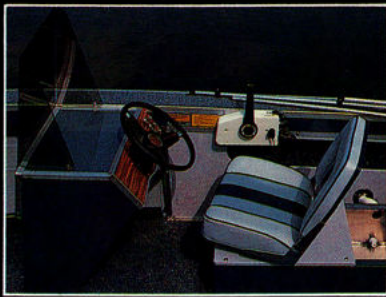

Side and Center Console Anglers

These boats provide the fisherman with outstanding features and versatility.

	Length	Beam	Depth	H.P.	Weight	Transom Width	Max. Capacity	Transom Height	Bottom Gauge	Colors
Center Console	16'2"	76"	35½"	90	605	70"	1200 lbs.	L.S.	.080	Sea Blue
Side Console	16'2"	76"	35½"	90	620	70"	1200 lbs.	L.S.	.080	Sea Blue