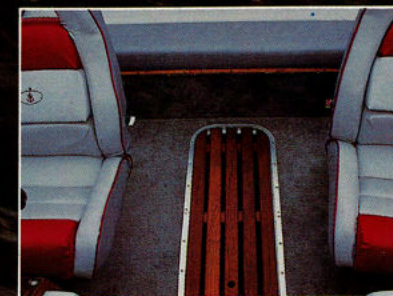

Avanti I/O

A beautiful deck boat with great standard features and plenty of power.

Length	Beam	Depth	H.P.	Weight	Transom Width	Max. Capacity	Colors
19'	18'7"	94"	260	1733	N/A	1800 lbs.	Red/Gray, Blue/Ivory, Gray/Charcoal
17'	16'10"	94"	200	1500	N/A	1450 lbs.	Red/Gray, Blue/Ivory, Gray/Charcoal

Avanti I/O Standard Features

Custom deluxe tape, tilt steering wheel, high back bucket seats which recline and swivel, smoke glass wind screen, ski storage (teak door), dual ice chests (insulated), smoke glass dash cover, hinged front storage, aluminum grab rails, teak swim platform, table, complete front lounge cushions, teak step pads, underside of all lids fabric covered, deluxe cushions for sun deck, deluxe glovebox cover, 8 cup holders. These features, along with our proven hull, make the Avantis the best deck boat value on the market.