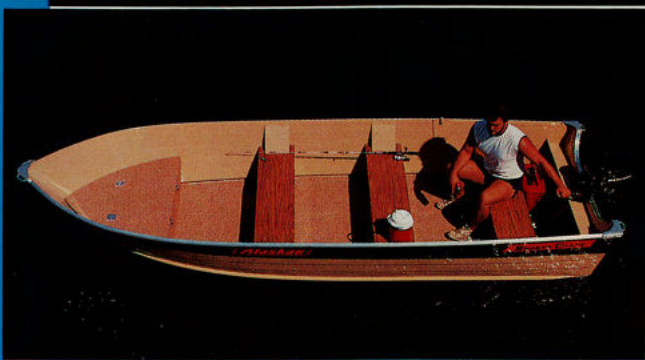

Alaskans

The Alaskans are rugged aluminum boats built for the great outdoors.

	Length	Beam	Depth	H.P.	Weight	Transom Width	Max. Capacity	Transom Height	Bottom Gauge	Colors
17'	16'10½"	72½"	30"	50	460	60½"	1330 lbs.	L.S.	.080	Brown
15'	14'11"	68"	27"	35	220	58¾"	850 lbs.	S.S./L.S.	.064	Plain
13'	12'11½"	65¾"	26"	25	190	56¾"	700 lbs.	S.S./L.S.	.064	Plain