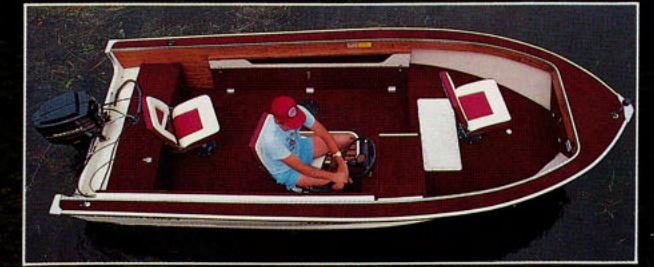

**Smoker-Craft 1987**

160 Magnum

161 Magnum

140 Magnum

## Magnum Series 161, 160, 140

Plenty of fishing room and convenient features make the Magnum series a can't miss hit with Fishermen. These roomy boats feature exceptional storage area, lockable rod storage and built-in fuel tanks (16' only). An avid fisherman can't find a boat today with the size and space of the Magnum.

## Pro Angler

The Pro Angler's unique interior design gives the fisherman both comfort and maneuverability. Storage throughout, lockable rod storage port and starboard, and our new live well system are only a few of the features which help guarantee a successful fishing trip. Excellent for family fishing fun.