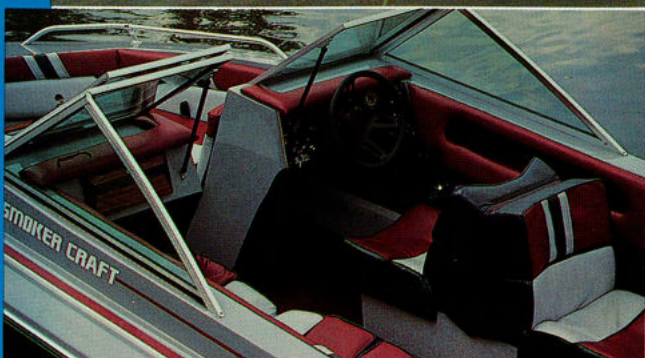

## Avanti I/O Standard Features

Custom deluxe tape, tilt steering wheel, high back bucket seats which recline and swivel, smoke glass wind screen, ski storage (teak door), dual ice chests (insulated), smoke glass dash cover, hinged front storage, aluminum grab rails, teak swim platform, table, complete front lounge cushions, teak step pads, underside of all lids fabric covered, deluxe cushions for sun deck, deluxe glovebox cover, 8 cup holders. These features, along with our proven hull, make the Avantis the best deck boat value on the market.