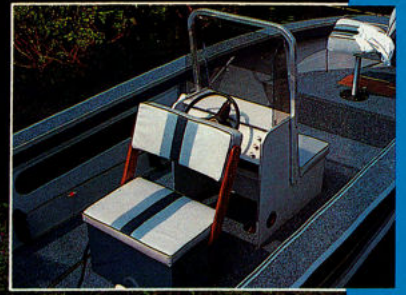

Side and Center Console Anglers

These boats provide the fisherman with outstanding features and versatility.

	Length	Beam	Depth	H.P.	Weight	Transom Width	Max. Capacity	Transom Height	Bottom Gauge	Colors
Center Console	16'2"	76"	35½"	90	605	70"	1200 lbs.	L.S.	.080	Sea Blue
Side Console	16'2"	76"	35½"	90	620	70"	1200 lbs.	L.S.	.080	Sea Blue