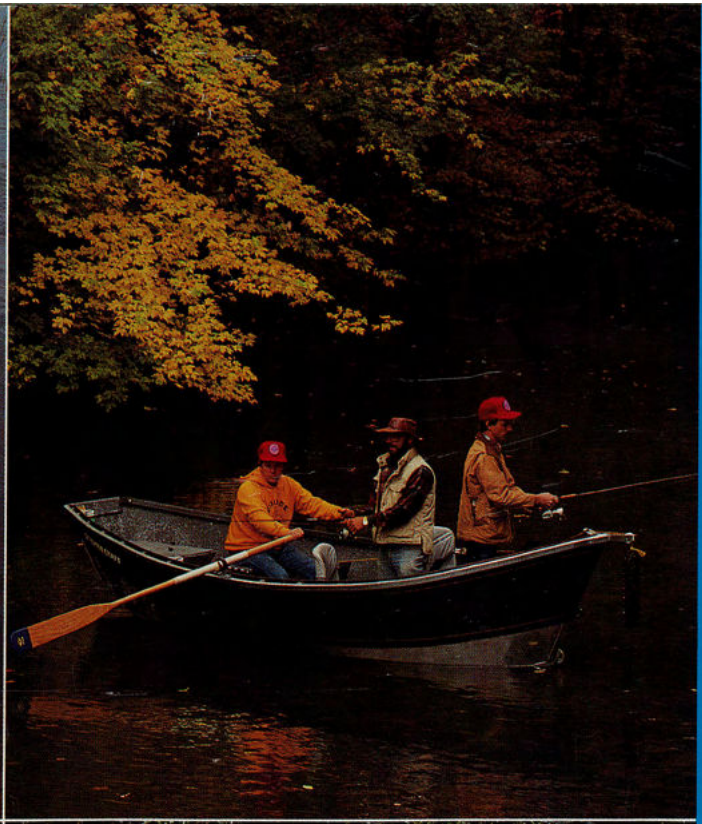

Quality aluminum boats backed by a 10-year warranty. See your dealer for details.

Corporate Office:
Smoker-Craft
P.O. Box 65
New Paris, Indiana 46553
(219) 831-2103
Easy link mailbox 62803594
Telex #: 516 574 Smoker-Craft UD

Division Offices:
Smoker-Craft West
P.O. Box 219
1075 Wilco Road
Stayton, Oregon 97383-0129
(503) 769-2996

Fishmaster
P.O. Box 1267
LaGrange, Georgia 30241
(404) 882-1438

**Please send inquiries to
Smoker-Craft Corporate
office.**