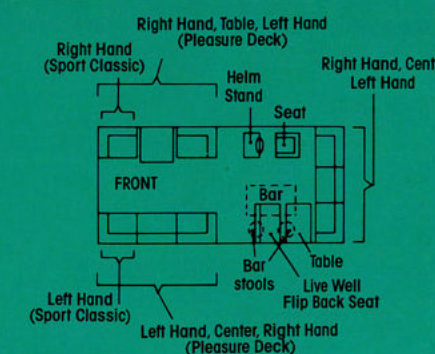

## Seat Cover Ordering Information

**824 Pleasure Deck**  
**Front 6 piece seating:** Left hand, Center, Right hand, #2S Right hand, Table, Left hand #3S.

**Rear Seating:** Covers all 3 seats #1S. Bar and stools #5. Helm stand #6S. Barrel chair #7S.

## 824 Sport Classic

**Front 2 piece seating:** Left hand #17-Right hand #18S.

**Rear seating:** Covers all 3 seats #1S. Table #2A. Live well/storage flip back seat #3A. Helm stand #6S. Barrel chair #7S.