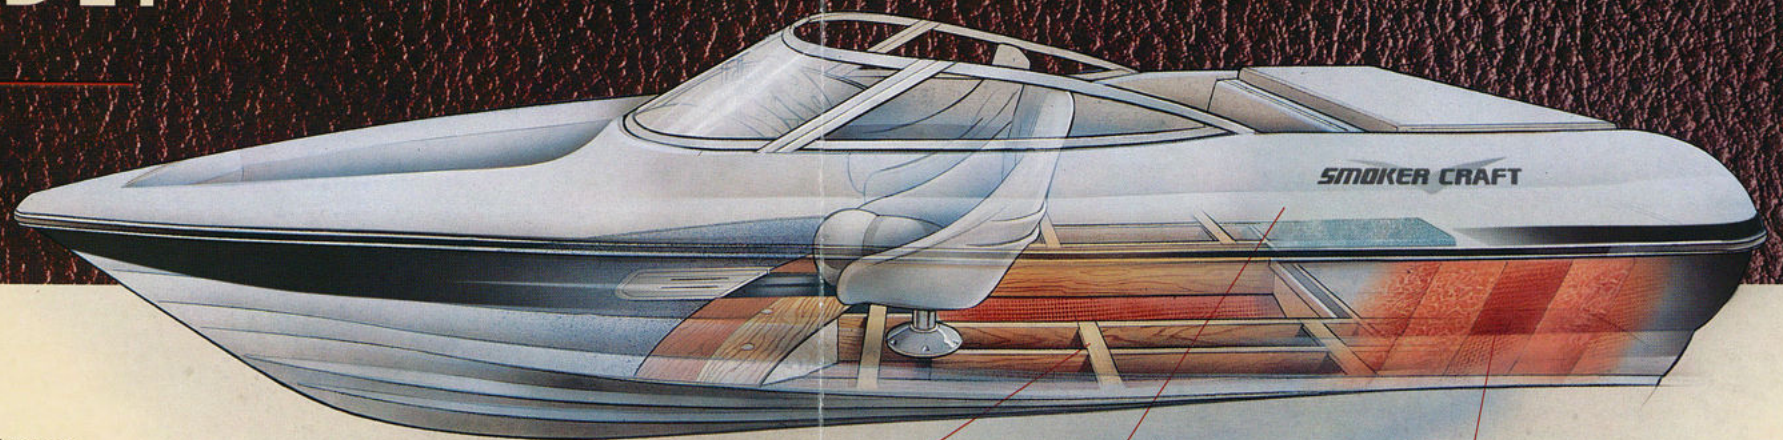

IS WHAT'S INSIDE.

Gates

Posi-Lock® latches. Pinch-proof protectors. For everyone's safety, our gates feature Posi-Lock® latches. And we've also added pinch-proof protectors between the gates and the rails.

Deck

Marinetch PTP 7-ply pressure treated plywood. Lifetime, transferable warranty. Every pontoon floor is built with 3/4" pressure-treated plywood that won't warp or rot. The floor is securely screwed and through bolted to the hat channels for a powerful hold.

Carpet

Plush pile 20 oz. carpet. 100% U.V. stabilized polypropylene. Five year warranty. Your bare feet will appreciate our plush, seamless marine carpet. For extra durability, we bond it to the deck with marine adhesive and 200 lbs. of rolling weight, and stainless steel staples fasten it to the perimeter of the deck. Three colors and styles are available.

Stringer System

Our pre-assembled, interlocking stringer system, built with pressure-treated wood, provides the backbone of the rugged hull. It is thoroughly encapsulated in fiberglass and laminated to the hull with superior 2415 Fab-Mat for strength and reinforcement.

Marine Gel Coat

Our glass boats are finished with an ISO NPG Marine Gel Coat that produces a high gloss look that lasts for years and resists chipping, cracking and fading.

7 Layer Construction

Every Smoker Craft fiberglass boat features a 7-layer construction process. It all begins with our superior hand-polished and waxed molds and proceeds through every detailed step to the final hand rolling to ensure the elimination of air pockets.