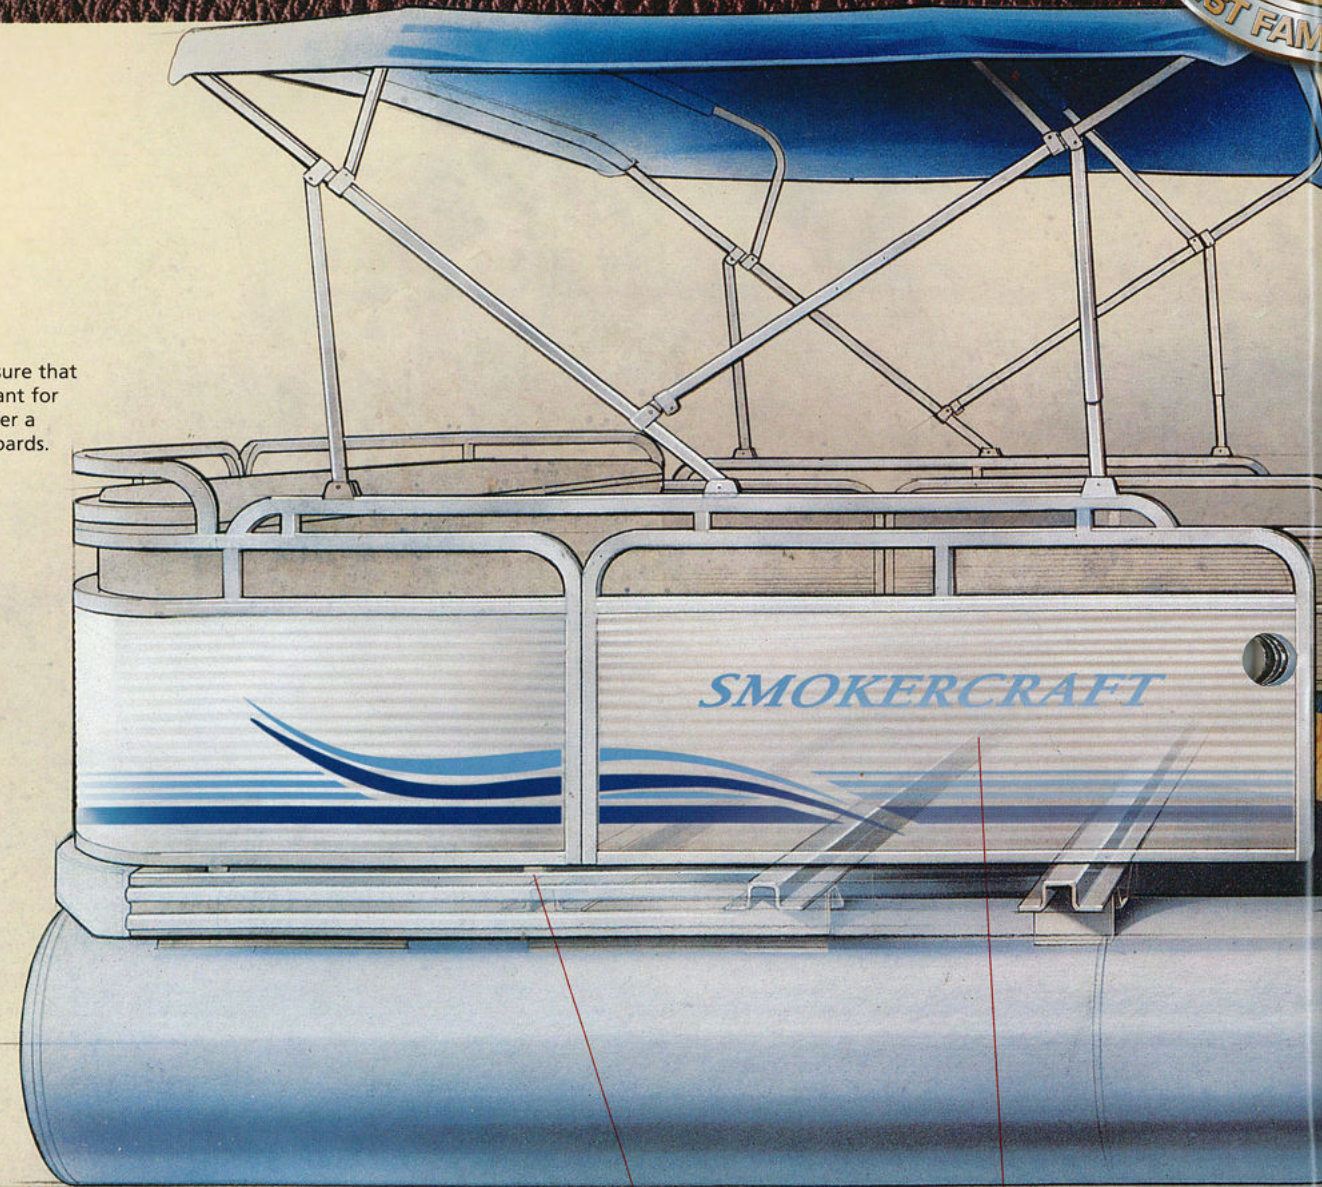

Yamaha Engines

The choice is yours. To ensure that you get the power you want for your Smoker Craft, we offer a full line of Yamaha® outboards.