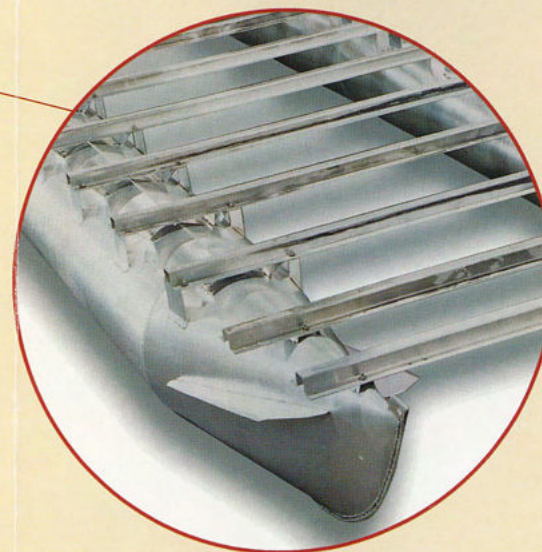

Nose Cone

Anti-puncture skid bar. Two 13" nose cone fins. Extruded aluminum cap adds strength and prevents sharp edges. You get a smoother, drier ride as the sharp edge of our nose cone knives cleanly through the water while the fins deflect water away from the boat. The anti-puncture skid bar runs the entire length of the tube for protection and added steering and tracking control.