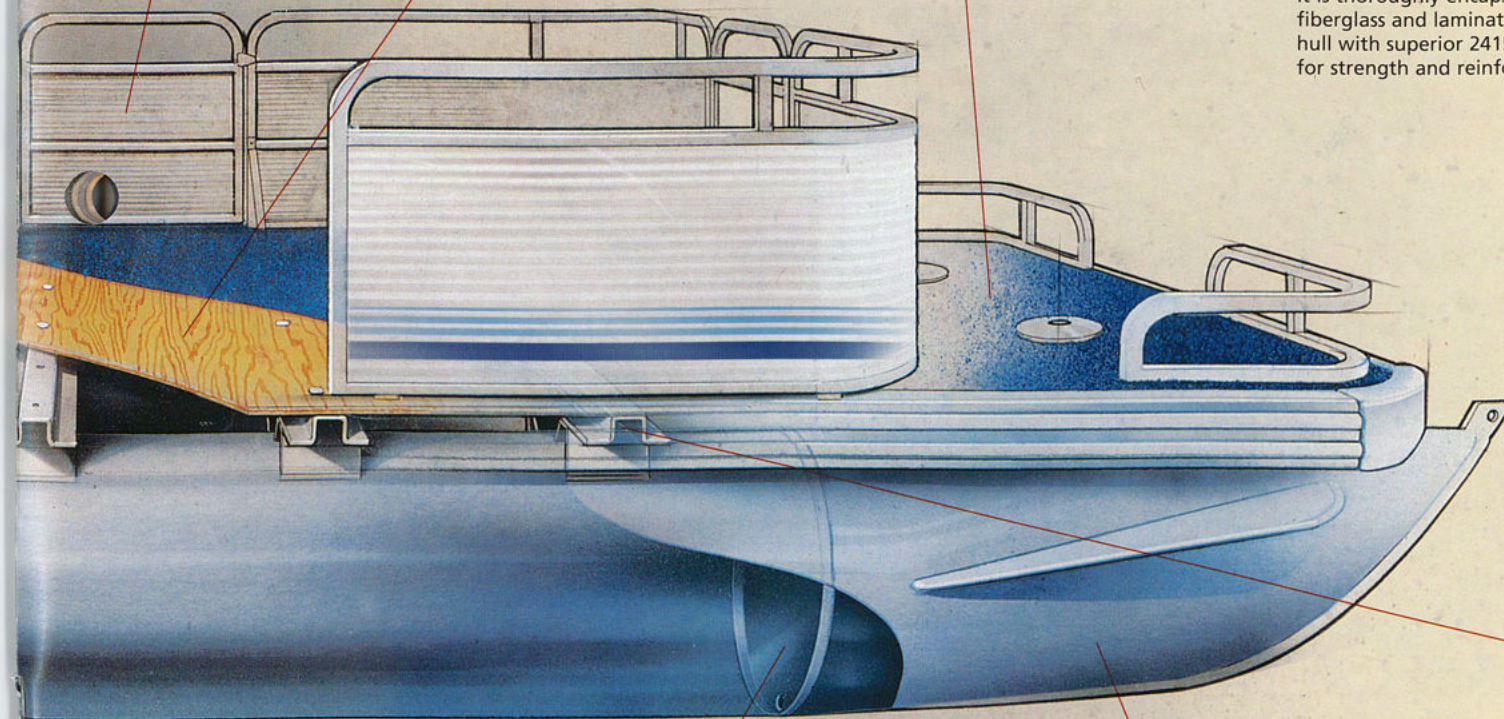

IS WHAT'S INSIDE.

Gates

Posi-Lock® latches. Pinch-proof protectors. For everyone's safety, our gates feature Posi-Lock® latches. And we've also added pinch-proof protectors between the gates and the rails.

Deck

Marinetch PTP 7-ply pressure treated plywood. Lifetime, transferable warranty. Every pontoon floor is built with 3/4" pressure-treated plywood that won't warp or rot. The floor is securely screwed and through bolted to the hat channels for a powerful hold.

Carpet

Plush pile 20 oz. carpet. 100% U.V. stabilized polypropylene. Five year warranty. Your bare feet will appreciate our plush, seamless marine carpet. For extra durability, we bond it to the deck with marine adhesive and 200 lbs. of rolling weight, and stainless steel staples fasten it to the perimeter of the deck. Three colors and styles are available.

Stringer System

Our pre-assembled, interlocking stringer system, built with pressure-treated wood, provides the backbone of the rugged hull. It is thoroughly encapsulated in fiberglass and laminated to the hull with superior 2415 Fab-Mat for strength and reinforcement.

Marine Gel Coat

Our glass boats are finished with an ISO NPG Marine Gel Coat that produces a high gloss look that lasts for years and resists chipping, cracking and fading.

7 Layer Construction

Every Smoker Craft fiberglass boat features a 7-layer construction process. It all begins with our superior hand-polished and waxed molds and proceeds through every detailed step to the final hand rolling to ensure the elimination of air pockets.

Lounge Furniture