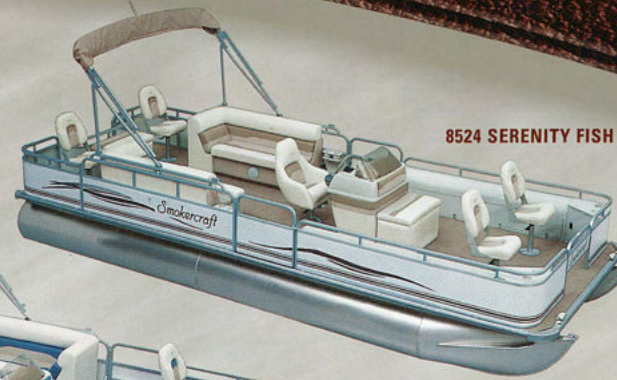

OPTIONS

- Playpen Cover
- Furniture Covers Set
- Camper Enclosure
- Double Top (Includes Zipper Top) (824, 822)
- Zipper Top (824, 822)
- Infiniti® Carpet
- Vinyl Floor Covering
- Fiberglass Console
- CD Player w/4 Speakers (824, 822)
- CD Player w/2 Speakers (820)
- Windscreen
- 2 - Pull-Out Lounge Units (824)
- (2) 24" Front Couches (820)
- Bass Seat (820)
- Stem (820)
- Spider (820)
- Extra Table w/Base (824, 820)
- Sundeck Storage Netting
- Movable Cup Holder
- Galley w/Stove & Sink (824)
- Galley w/Stove (822, 820)
- Porta-Potti®
- Changing Room
- Rear Entry w/Boarding Ladder

- Rear Entry w/Changing Room & Boarding Ladder
- 4 - Deck Cleats
- Deck Rails (824, 820)
- 2 - Docking Lights
- Docking Light Module
- Ski Tow
- Aluminum Bottom Skin (824)
- Grand Infinity Package
- Luxury Package
- Value Package
- 25" Tube/Transom Upgrade (824)

COLORS

- Blue, Sage, Magenta, Champagne

L - Lighted

A - Aerated

R - Recirculating

T - Timed

8524 SERENITY FISH