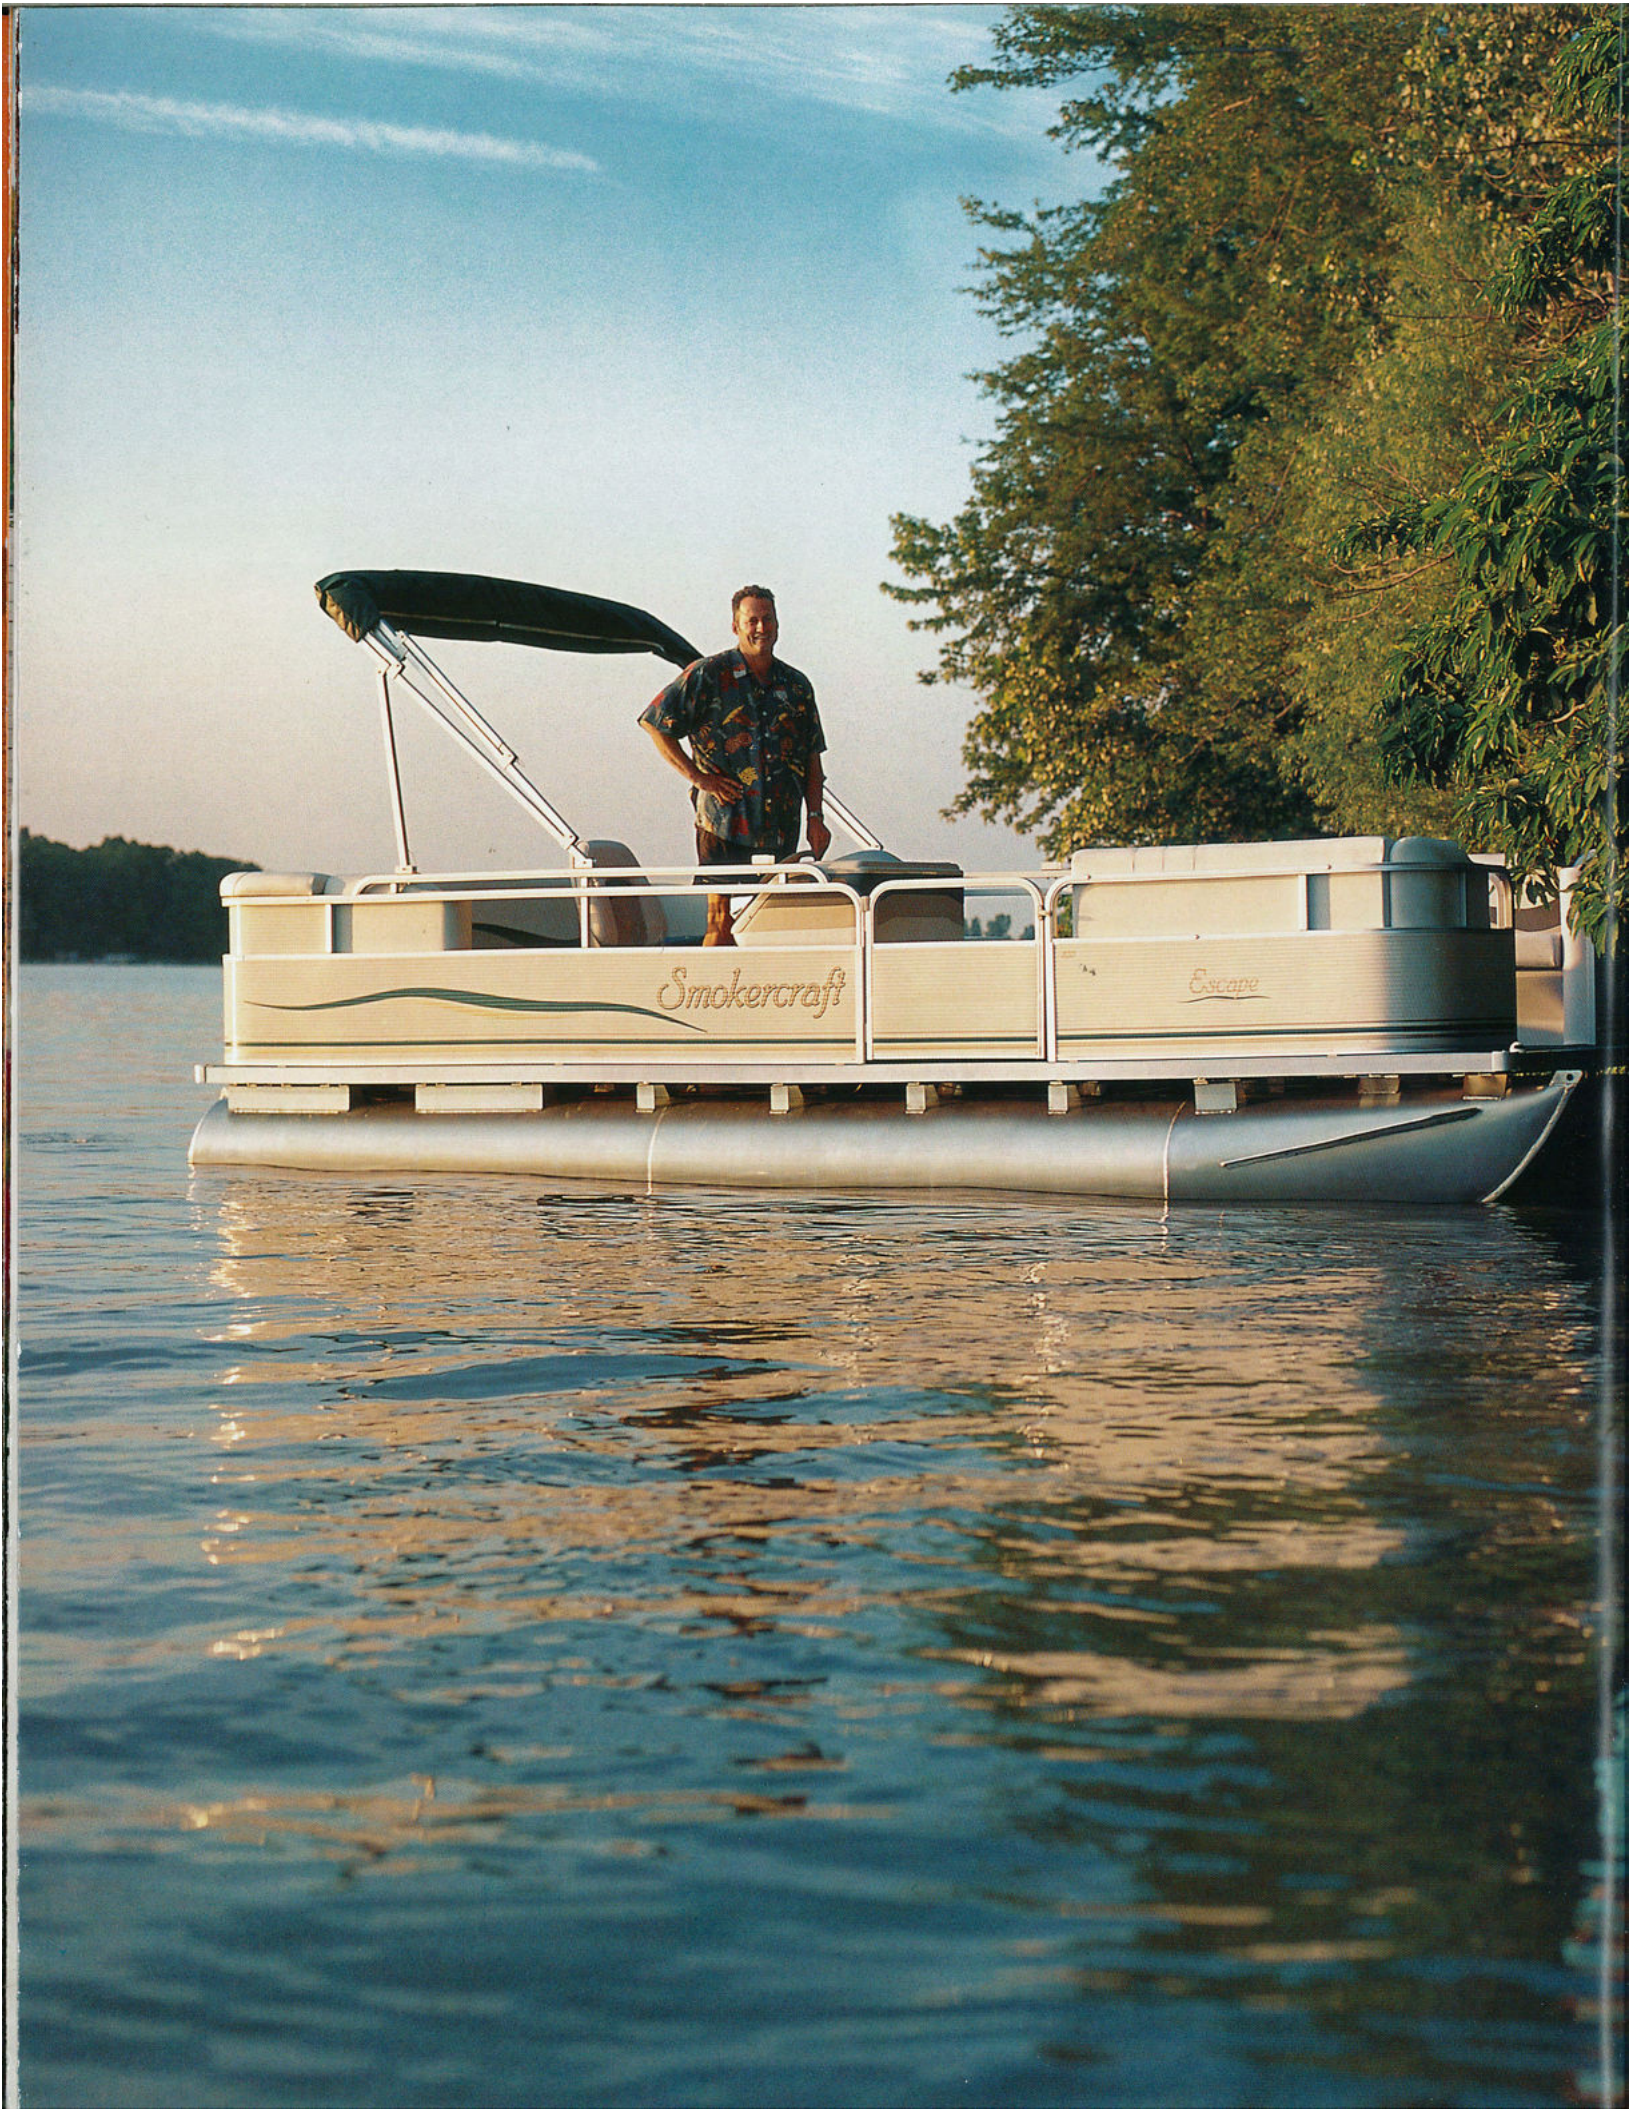

Smokercraft

Escape