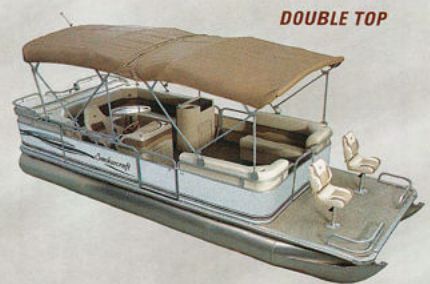

DECK
 Marineteck PTP treated plywood. I transferable warra Every pontoon flo 3/4" pressure-trea that won't warp or is securely screwed bolted to the hat c a powerful hold.

TOPS, CURTAINS AND COVERS

To protect your pontoon and maximize your fun, we have covers for every situation. The Playpen cover snaps easily to the top fence rail, keeping leaves, twigs and other debris out of the boat. Get the right amount of shade with our Bimini Top and Double Top. And, you can even turn your pontoon into your own personal campground with our Camper Top, featuring windows you can open and close for privacy and protection from the elements. Our fiberglass runabouts come standard with a color-coordinated Convertible Top, and many models offer optional side and aft curtains, as well as bow and mooring covers.