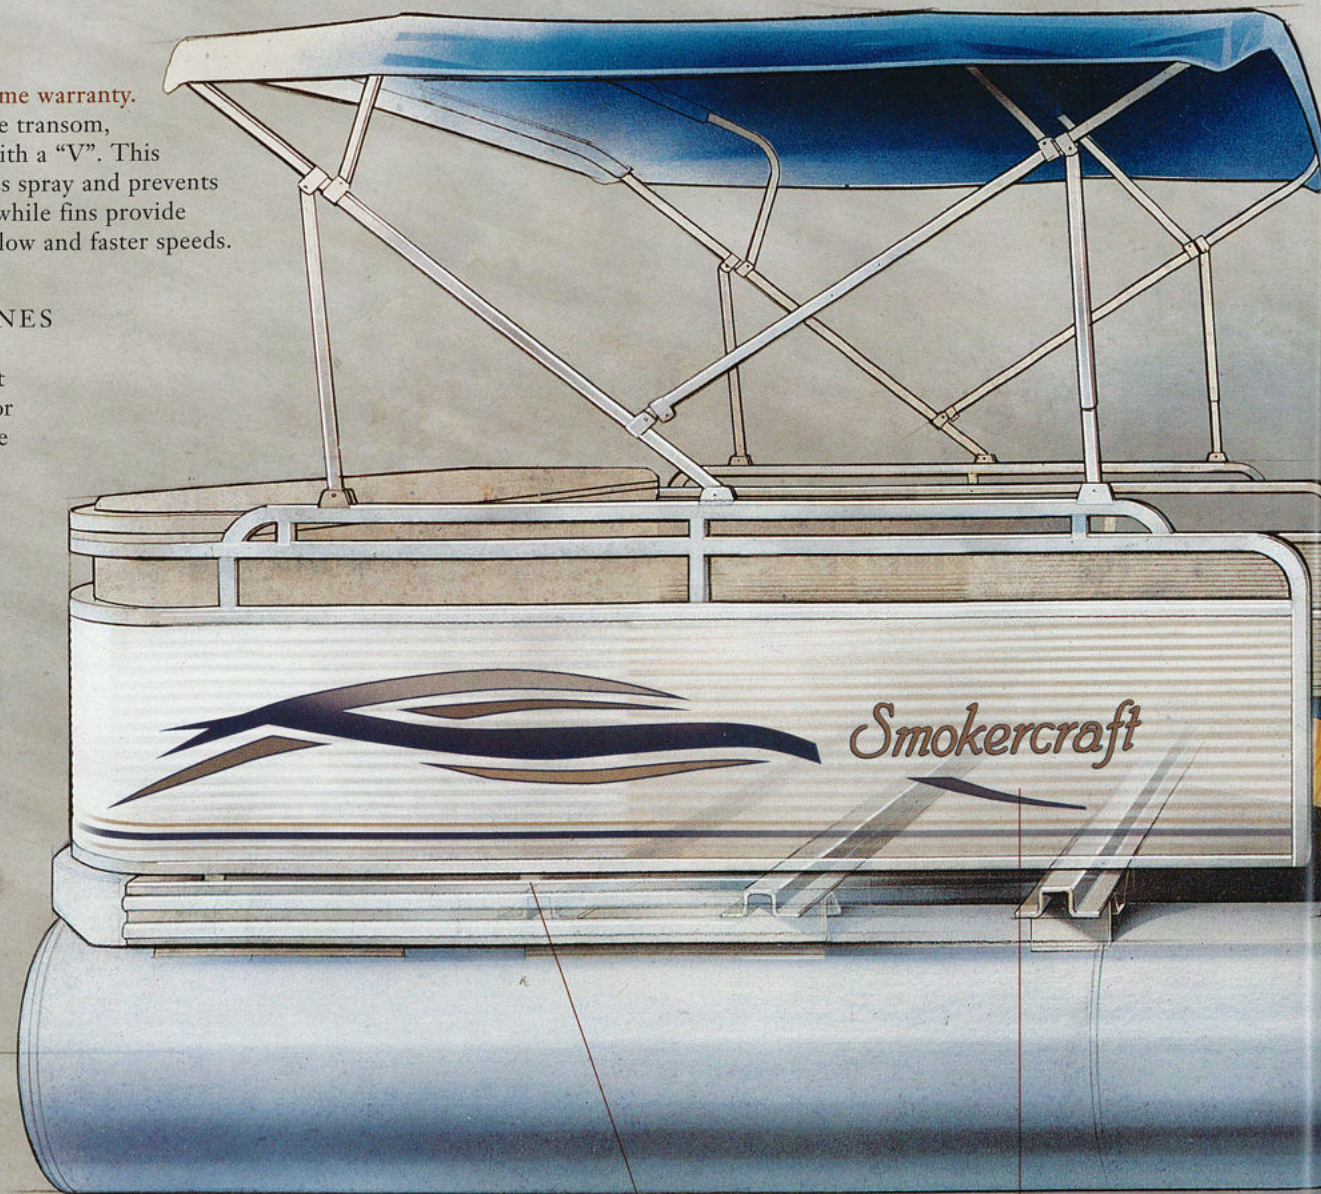

YAMAHA ENGINES

The choice is yours. To ensure that you get the power you want for your Smoker Craft, we offer a full line of Yamaha® outboards.