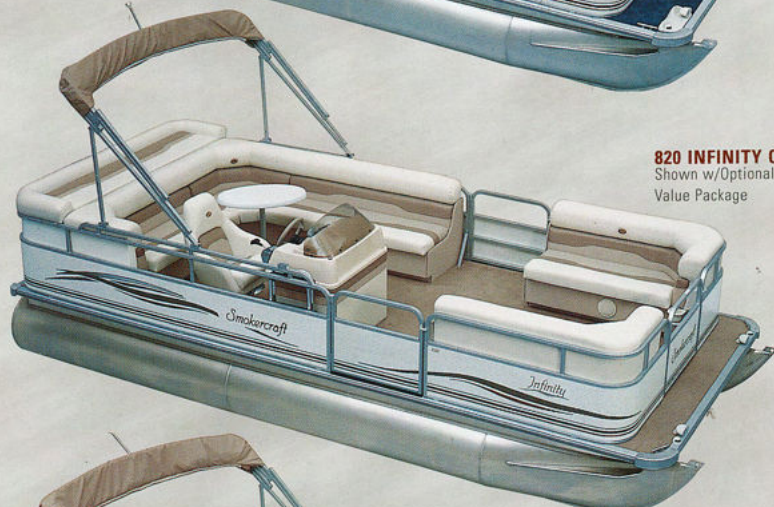

820 INFINITY CRUISE
 Shown w/Optional Luxury Package

818 INFINITY CRUISE SD
 Shown w/Optional Value Package & Changing Room

MERCURY
 The Water Calls

COMMITMENT RUNS IN THE FAMILY.

For three generations, the Smoker family has been committed to building high quality, feature-packed boats for water-loving families across the country. Your Smoker Craft fishing boat is the result of the best ideas in design and engineering. Peel back the layers and you'll find that every detail is constructed to give you the ultimate in safety, comfort and control.