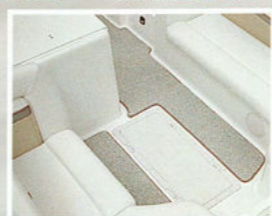

2030 COMMANDER I/O OPTIONAL
SNAP-IN CARPET