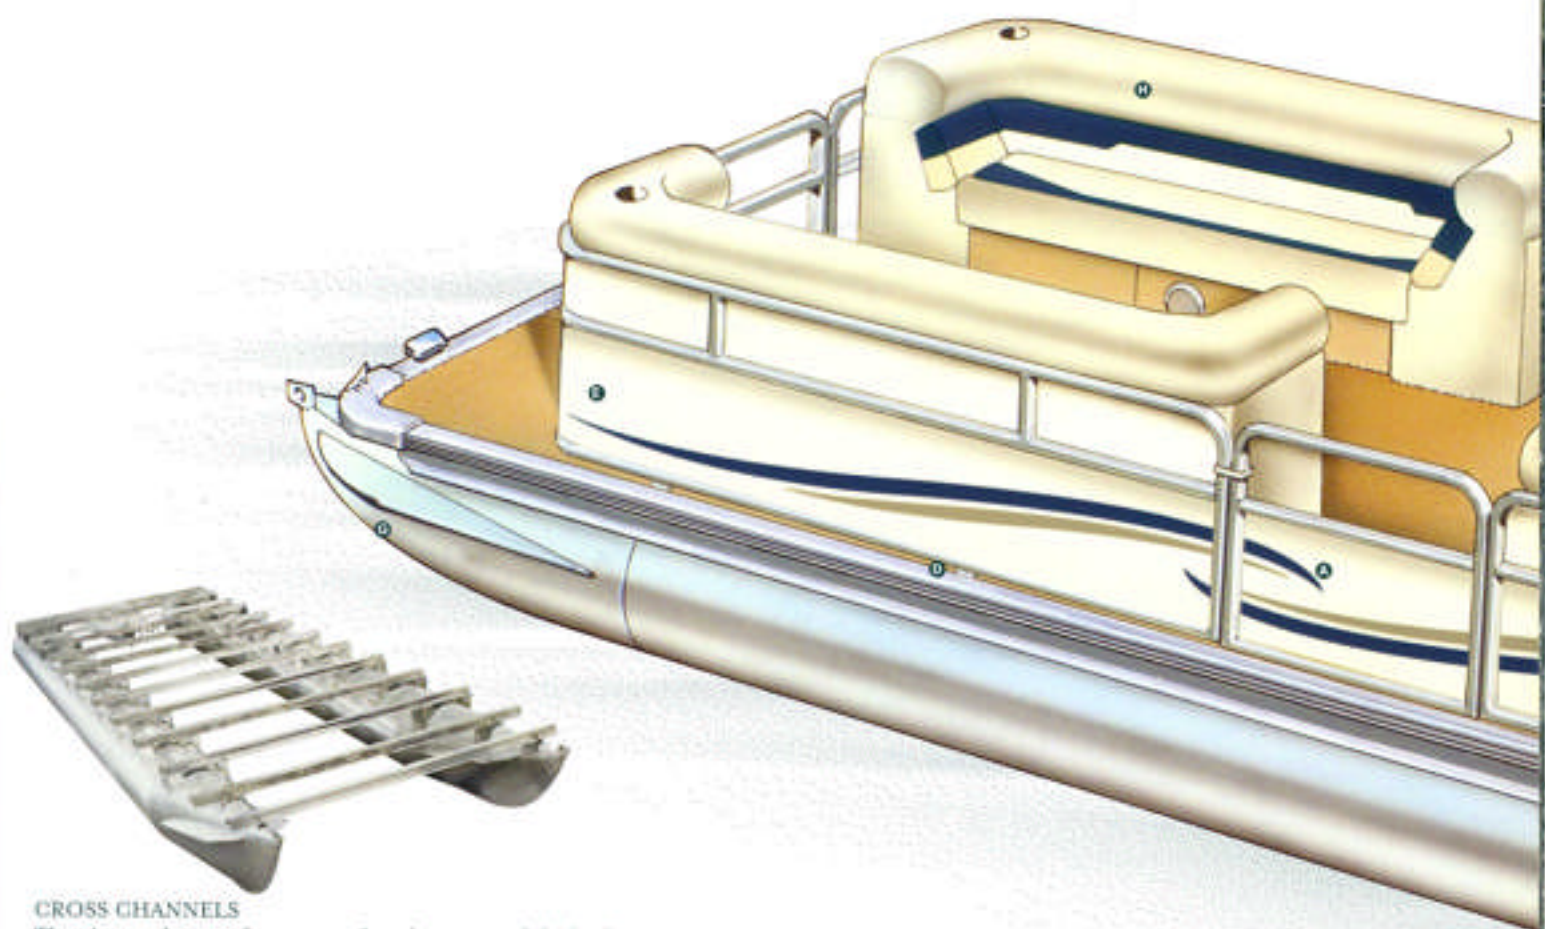

CROSS CHANNELS

There's no substitute for a strong foundation — and that's what you get with our 8" (or 8.5") x 6" x 1/8" aluminum hat channels. They are double through-bolted onto deck risers every 24" for exceptional support and structural integrity, and they actually double the amount of Z-channels used in other pontoons.

1 GATES

For maximum safety, you'll find pinch-proof protectors and Posi-Lock® latches on the gates of all our pontoons, as well as heavy-duty gate stops.

2 DECK

We have so much confidence in our floors that they carry a lifetime, transferable warranty. Every pontoon features 3/4" Marineteck PTP 7-ply pressure-treated plywood that won't warp or rot. And the floor is securely through-bolted and screwed to the hat channels for a powerful hold.

3 CARPET

Our seamless plush pile carpet, up to 32 oz., is made of 100% U.V. stabilized polypropylene and has a five-year warranty. For extra durability, we bond it to the deck with marine adhesive and 200 lbs. of rolling weight, while stainless steel staples secure it to the perimeter of the deck.

4 SPACERS

Our pontoons feature 3/8" spacers between the fence bottom and the deck, allowing water to drain easily and cutting carpet drying time in half.

5 FENCING

Your pontoon's fencing is as attractive as it is durable, thanks to the .030 grooved aluminum panels which are foam-backed to prevent rattling and feature supplemental cross members for added strength. Anodized railings serve to prevent the buildup of unsightly black residue.

FULL-LENGTH KEEL/SKID BAR

Our tubes feature a 1/2" aluminum keel running the full length of the tube. This provides maximum protection for the tubes while trailering and serves to deflect debris, enhance steering, and help prevent drifting.

6 TUBE CONSTRUCTION

Because so much is riding on the tubes, we back ours with a lifetime warranty. Unlike other manufacturers', our tubes are heavy gauge (.080) with welded chambers to keep the pontoon afloat even if a section becomes punctured, and they feature rear anti-electrolysis drain plugs for easy draining. In addition, our air-filled tubes make the pontoon lighter, giving you more power and better fuel economy.

7 NOSE CONE

Our nose cone knives cleanly through the water, with two 13" fins deflecting water away from the boat, giving you a smoother, drier ride. The anti-puncture skid bar runs the entire length of the tube for added protection and steering control. And an extruded aluminum cap adds strength to the cone and protects you from sharp edges.

8 LOUNGE FURNITURE

The comfort and durability of our lounge furniture starts with reliable rotocast bases which provide dry underside storage areas. Our thick foam padding is treated with biocide, and our 33 oz. high-grade marine vinyl features a stain resistant topcoat that protects the beauty of the furniture for years to come.

ALUMINUM BOTTOM SKIN