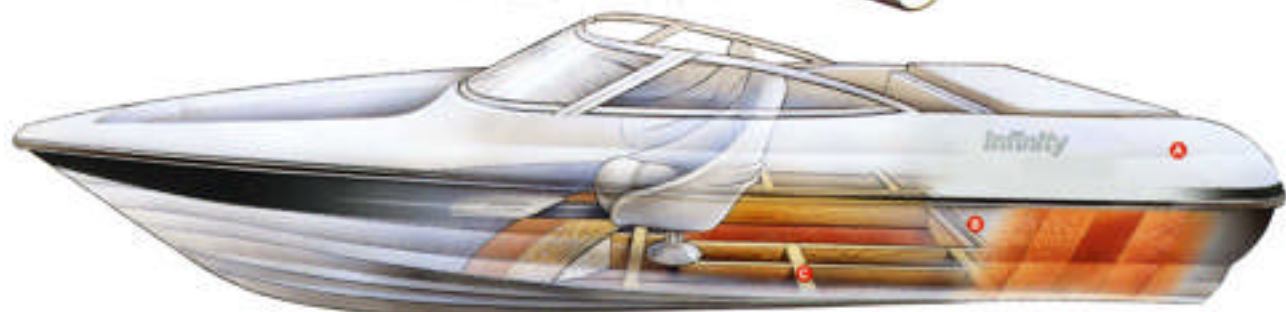

ALUMINUM BOTTOM SKIN

Select pontoons feature our aluminum bottom skin, for a smoother glide that helps your engine operate more efficiently and saves you fuel, even at higher speeds.

NOTE: Because weight distribution is extremely important when operating a pontoon boat, passenger weight should be distributed evenly for best overall performance. Also keep in mind that a four-stroke engine is much heavier than a two-stroke engine, significantly increasing the weight load in the stern. Check with dealer for performance evaluation and weight differential for four-stroke and two-stroke engines.

YAMAHA ENGINES

The choice is yours. To ensure that you get the power you want for your Infinity, we offer a full line of Yamaha® outboards.

1 MARINE GEL COAT

For a high-gloss look that lasts for years, our fiberglass boats are finished with an ISO NPG marine gel coat that resists chipping, cracking and fading.